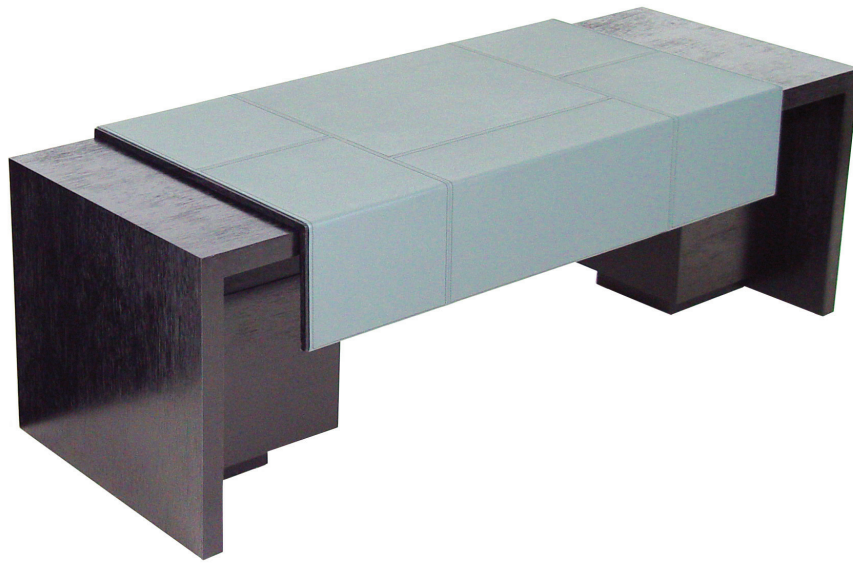

LOUIS KAZAN

SLIM DESK

mm

w2100 x d840 x h760

w2200 x d840 x h760

in

w82 3/4 x d33 x h30

w86 1/2 x d33 x h30

*Stitched leather top, wood base.

COL: 65 sq. ft.

www.louiskazan.com

Louis Kazan designs, engineers and handcrafts all Louis Kazan products. All Louis Kazan designs are protected under US and International copyright laws.